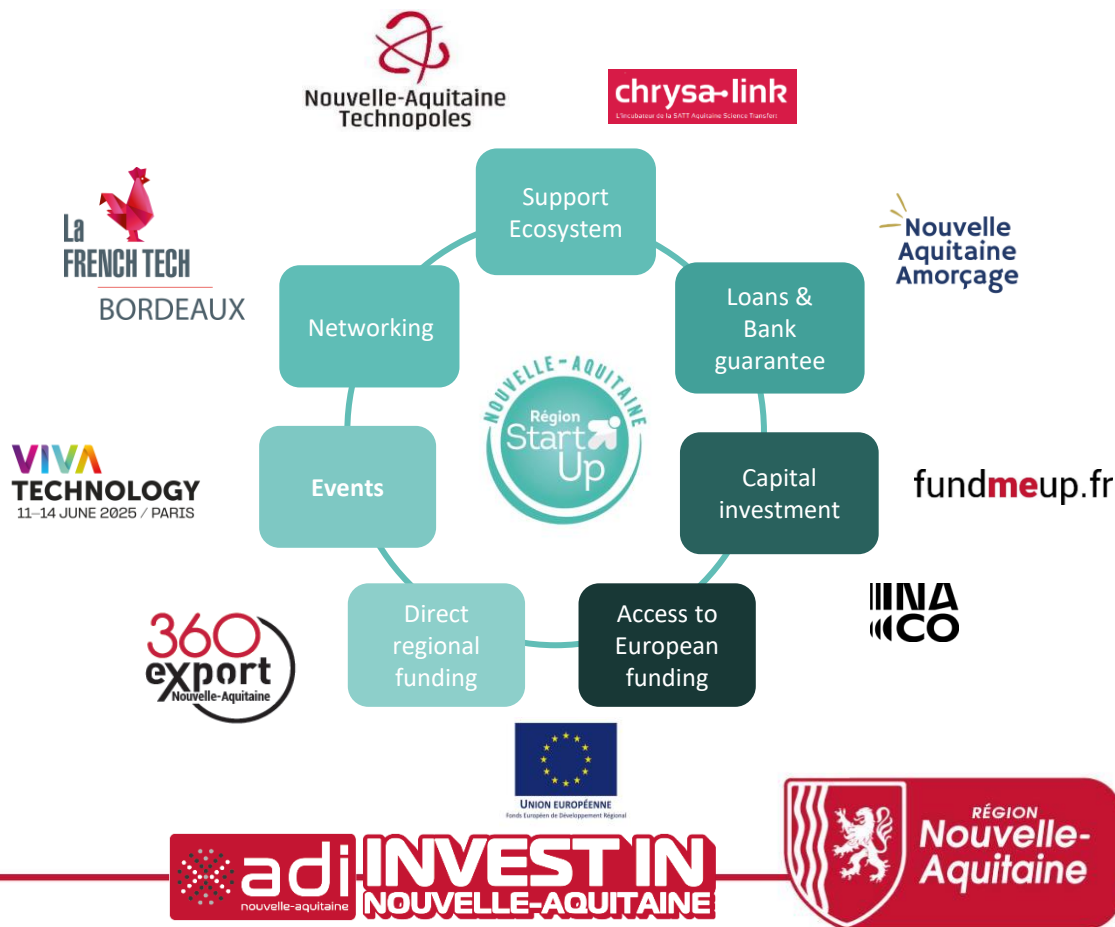

LA
FRENCH TECH
BERLIN

Local Help for Startups In France

RÉGION
**Nouvelle-
Aquitaine**

www.invest-in-nouvelle-aquitaine.fr

Welcome to Nouvelle-Aquitaine

- Largest Region in France
- Medium-sized cities with a good quality of life
- A variety of natural sites
- 11 airports serving 100 destinations
- 4 commercial ports
- Industry leaders such as Safran, Alstom, Dassault...

Our Mindset

*Favouring
emergence
and supporting
growth
with a whole
range of levers*

A Strong Support Ecosystem

| | |
|-------------------|---|
| Technopoles | ● |
| Incubateurs | ● |
| Accélérateurs | ● |
| Pépinières | ● |
| Pôles et Clusters | ● |

Regional Funding

We support projects that have

- A genuine **innovation** with added value
- A real **potential** for development
- A business model **requiring support** in order to de-risk
- A positive **impact on the territory**
- A concern for current challenges related to **climate change, environment and society**
- A link with **strategic priorities** for the Region

≈ 50 startups / year

Average 100 000€ / project

+80% projects with a 'Neo Terra' tag

Health, green chemistry, food industry, aeronautics & space, transport, etc.

They Have Chosen Nouvelle-Aquitaine

Nouvelle-Aquitaine : the place to be for Startups!