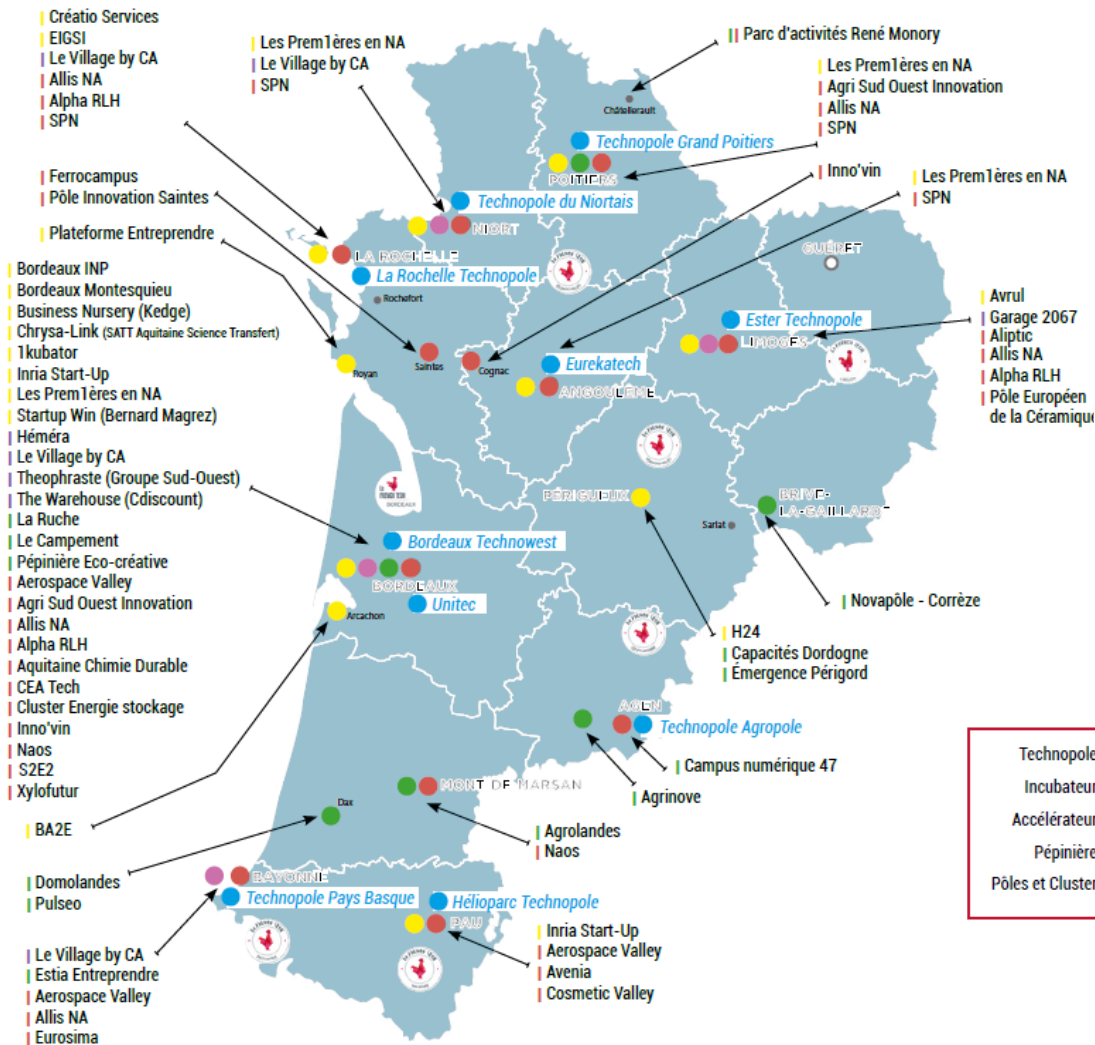

LA
FRENCH TECH
BERLIN

Local Help for Startups In France

RÉGION
**Nouvelle-
Aquitaine**

www.invest-in-nouvelle-aquitaine.fr

Welcome to Nouvelle-Aquitaine

- Largest Region in France
- Medium-sized cities with a good quality of life
- A variety of natural sites
- 11 airports serving 100 destinations
- 4 commercial ports
- Industry leaders such as Safran, Alstom, Dassault...

Our Mindset

*Favouring
emergence
and supporting
growth
with a whole
range of levers*

A Strong Support Ecosystem

| | |
|-------------------|---|
| Technopoles | ● |
| Incubateurs | ● |
| Accélérateurs | ● |
| Pépinières | ● |
| Pôles et Clusters | ● |

≈ 50 startups / year

Average 100 000€ / project

+80% projects with a 'Neo Terra' tag

Health, green chemistry, food industry, aeronautics & space, transport, etc.

They Have Chosen Nouvelle-Aquitaine

Nouvelle-Aquitaine : the place to be for Startups!