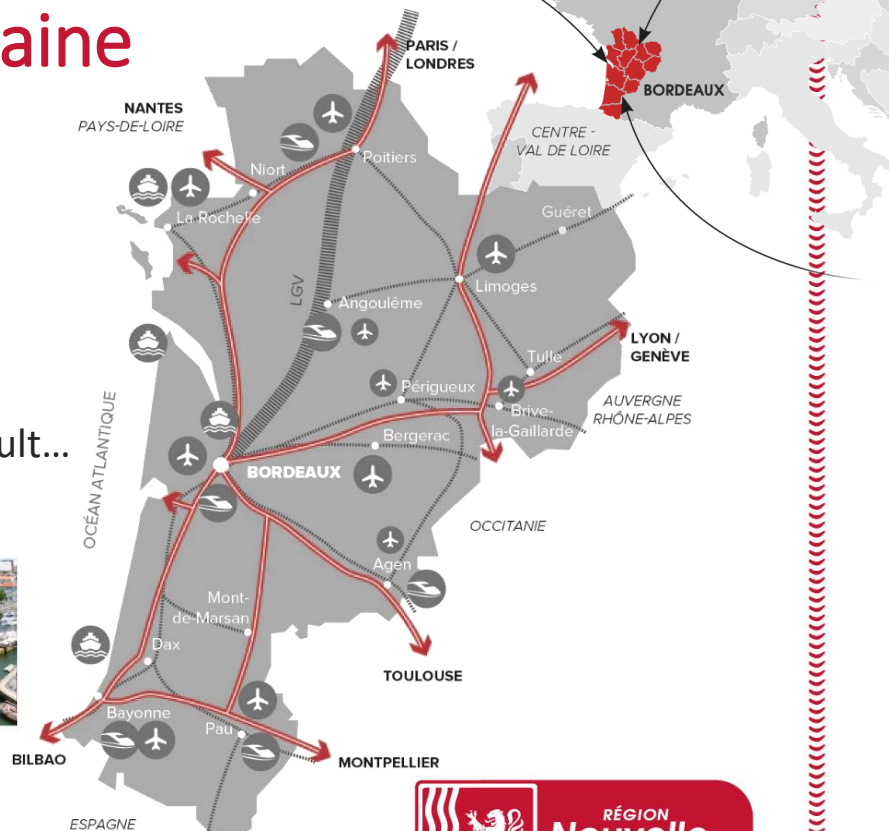

LA
FRENCH TECH
BERLIN

Local Help for Startups In France

RÉGION
**Nouvelle-
Aquitaine**

www.invest-in-nouvelle-aquitaine.fr

Welcome to Nouvelle-Aquitaine

- Largest Region in France
- Medium-sized cities with a good quality of life
- A variety of natural sites
- 11 airports serving 100 destinations
- 4 commercial ports
- Industry leaders such as Safran, Alstom, Dassault...

Our Mindset

*Favouring
emergence
and supporting
growth
with a whole
range of levers*

A Strong Support Ecosystem

| | |
|-------------------|---|
| Technopoles | ● |
| Incubateurs | ● |
| Accélérateurs | ● |
| Pépinières | ● |
| Pôles et Clusters | ● |

Startup Friendly

A comprehensive ecosystem
Dynamism of French Tech Bordeaux

Innovative

A strong regional strategy
10 hubs and clusters

Attractive

Well-connected to European hotspots
Nice cities, coastline, mountains...